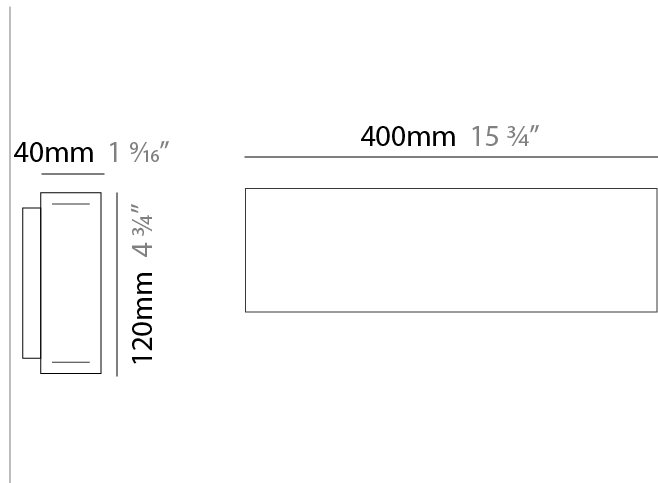

LED120 SURFACE

D73028-

base number
Color   Finish
Temperature   Options

1. To build a product code in our configurator select the specify button on the base model # product page
2. To build a manual product code on this datasheet choose from the options listed below in blue font and add the suffix to the base model #

GENERAL

Series: Woodlin
Subseries: LED120
Brand: Tunto
Division: Design
Mounting Type: Surface
Mounting Location: Wall
Subcategory: Sconce

PHYSICAL

Shape: Rectangle
Length (mm): 400
Length (in): 15 3/4
Width (mm): 40
Width (in): 1 9/16
Height (mm): 120
Height (in): 4 3/4
Extension (mm): 40
Extension (in): 1 9/16
Light Distribution: Direct / Indirect
Diffuser: Opal
Fixture Finish: [WAL / ASH / OAK / BLK / WHI](#)
Fixture Material: Wood

ELECTRICAL

Lamp Type: LED
Input Wattage (W): 16
Total Output Wattage (W): 12.6
Dimming: Tri-Mode (Non-Dimming and Phase Dimming (120Vac only) and 0-10V Dimming)
Driver Included: Yes
Driver Location: Remote
Driver Type: Constant Current - Universal
Driver Class: Class 2
Housing: ENCP3
Input Voltage (V): 120 - 277
Constant Current (MA): 700

LED

Color Temperature (°K): [2700 / 3000 / 4000](#)
Max. Delivered Lumen (lm): 800
CRI: >93 CRI
Lamp Life (hrs): 50000

OPTICAL

RATINGS AND CERTIFICATIONS

Certified By: Certified for North American Standards
IP rating: IP20

PROJECT
TYPE
SPECIFIER
QUANTITY
DATE